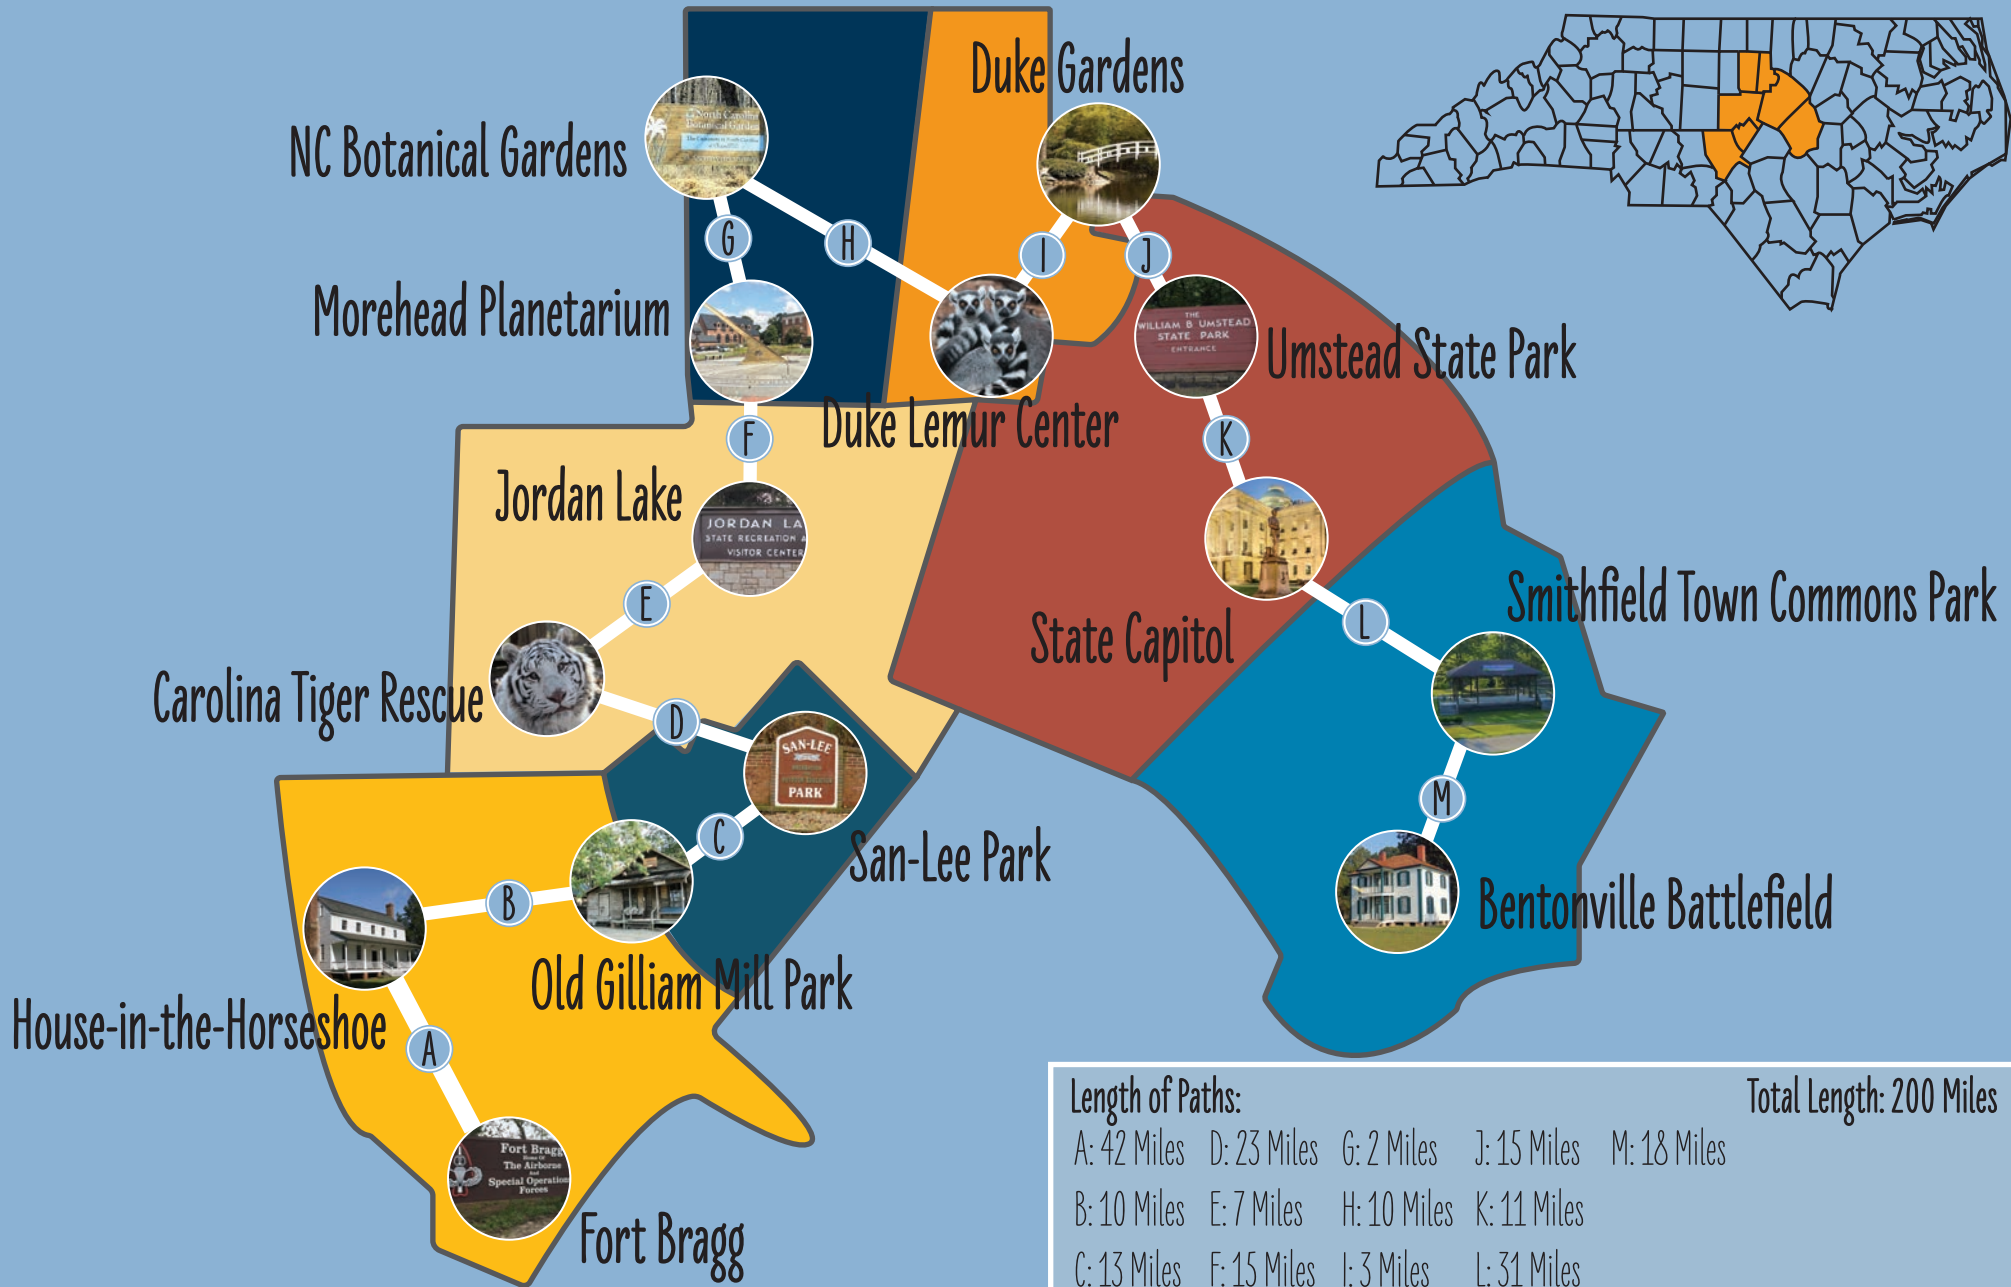

WALK ACROSS THE TRIANGLE

How Far Have I Walked?

Where I Walked	Miles Walked	Equivalent Path Through the Triangle

Click the Links to Learn About The Sites

Moore County

Fort Bragg

House-in-the-Horseshoe

Lee County

Ole Gilliam Mill Park

San-Lee Park

Chatham County

Carolina Tiger Rescue

Jordan Lake

Orange County

Morehead Planetarium

NC Botanical Gardens

Durham County

Duke Gardens

Duke Lemur Center

Wake County

Umstead State Park

State Capitol

Johnston County

Smithfield Town Commons Park

Bentonville Battlefield